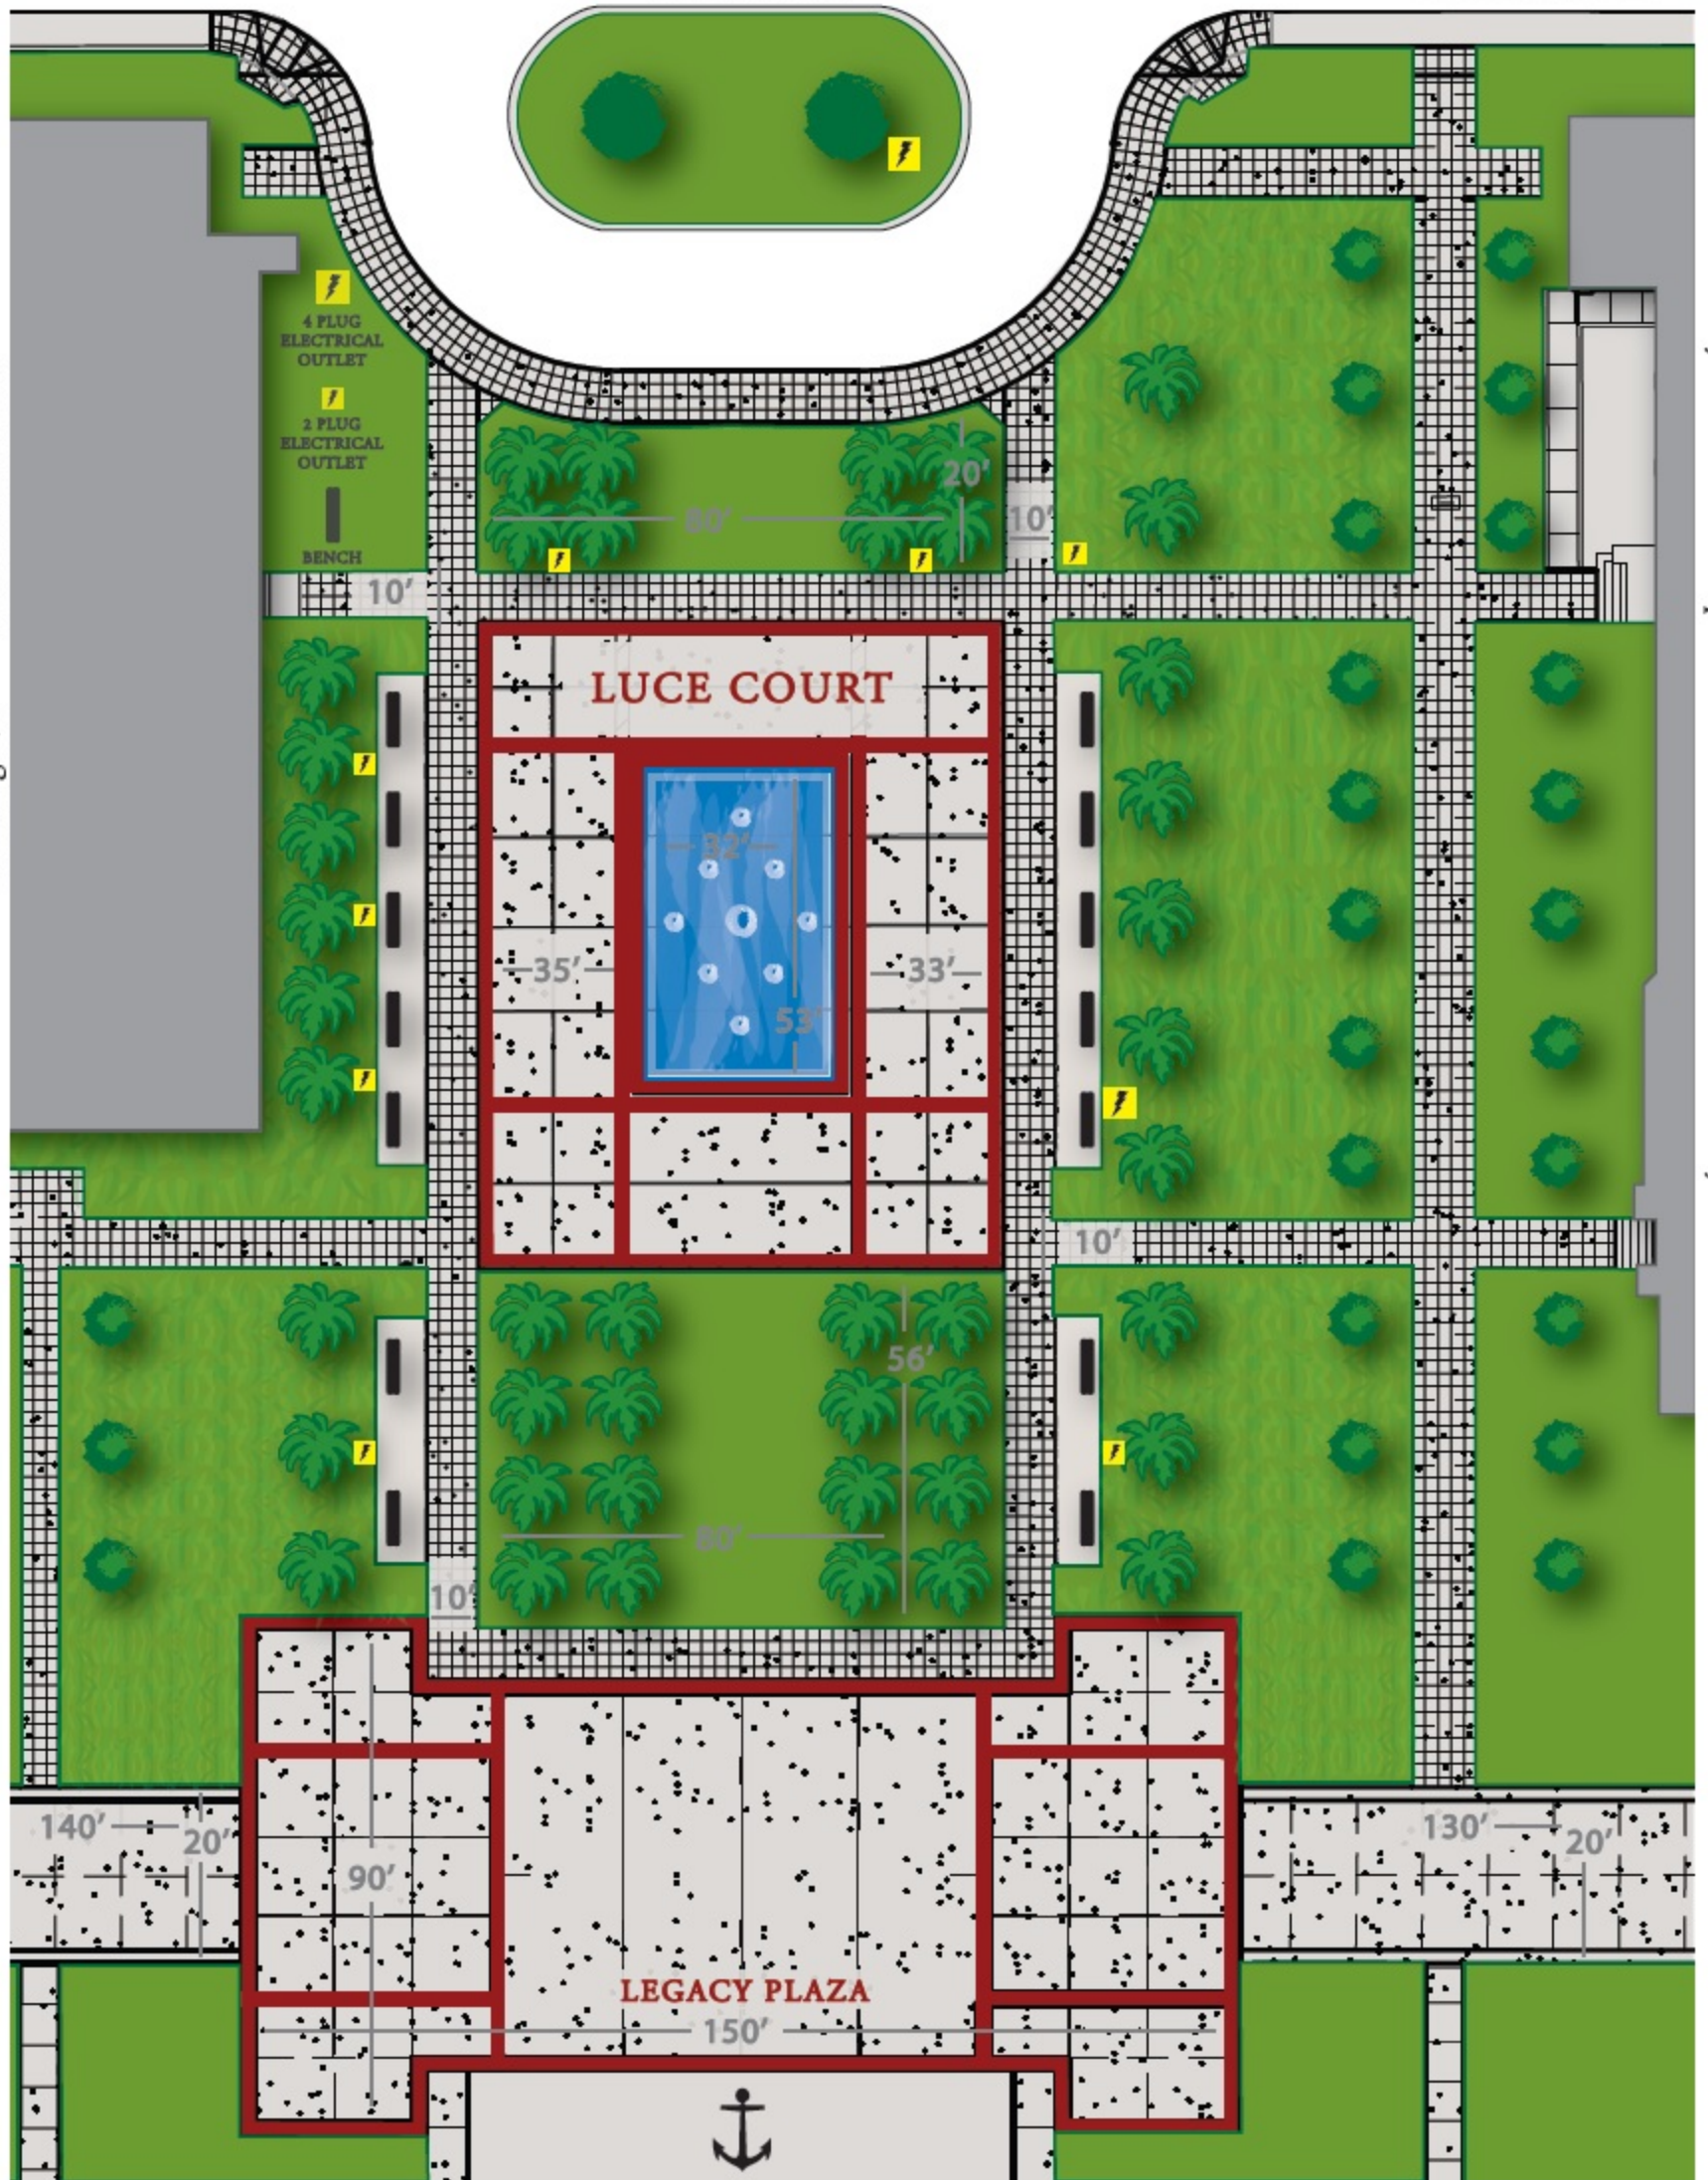

NTC CENTRAL PROMENADE

VENUES

LUCE COURT & FIELDSTONE LEGACY PLAZA

TRUXTUN RD.

Building 178 2880 Roosevelt Rd.

Corky McMillin Companies Event Center 2875 Dewey Rd.

ROOSEVELT RD.

DEWEY RD.

NTC COMMAND CENTER
2640 Historic Decatur

NTC OUTDOOR FLOOR PLAN