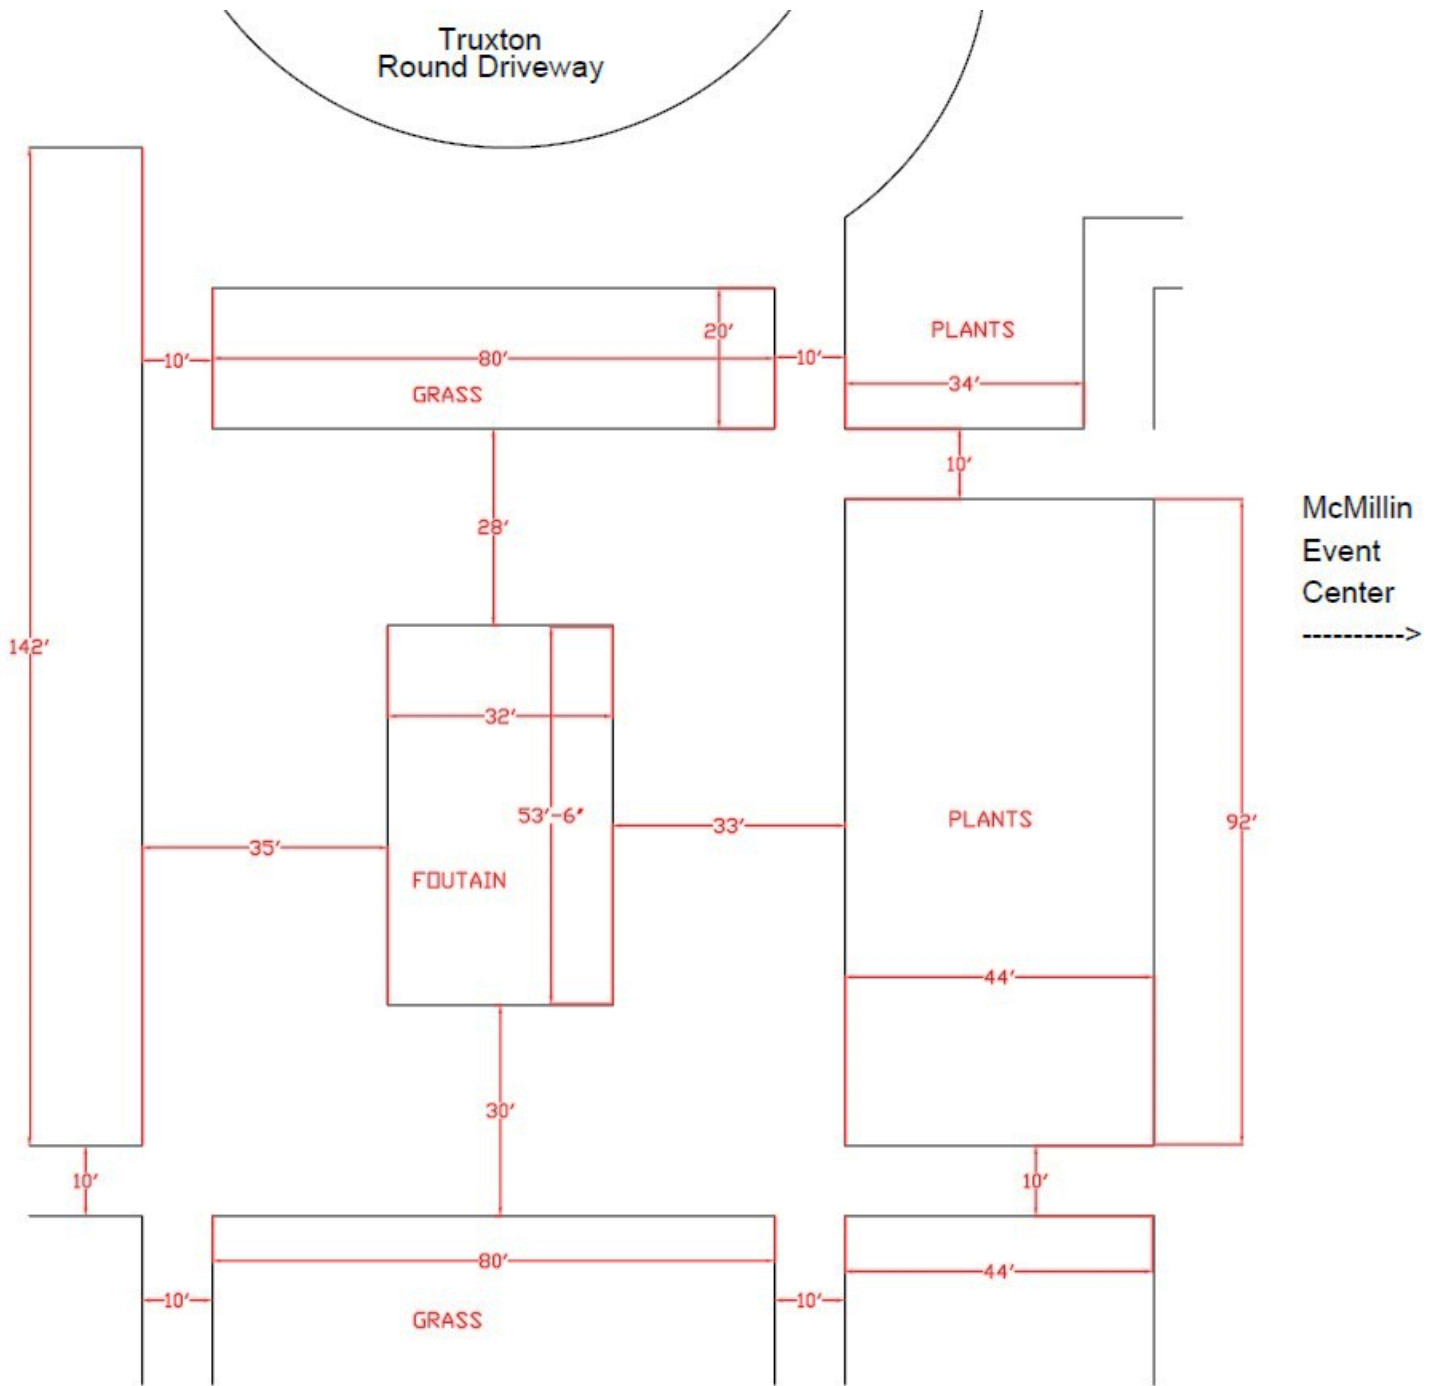

NTC CENTRAL PROMENADE

VENUES

LUCE COURT & FIELDSTONE LEGACY PLAZA

TRUXTUN RD.

Building 178 2880 Roosevelt Rd.

Corky McMillin Companies Event Center 2875 Dewey Rd.

ROOSEVELT RD.

DEWEY RD.

NTC COMMAND CENTER
2640 Historic Decatur

NTC OUTDOOR FLOOR PLAN