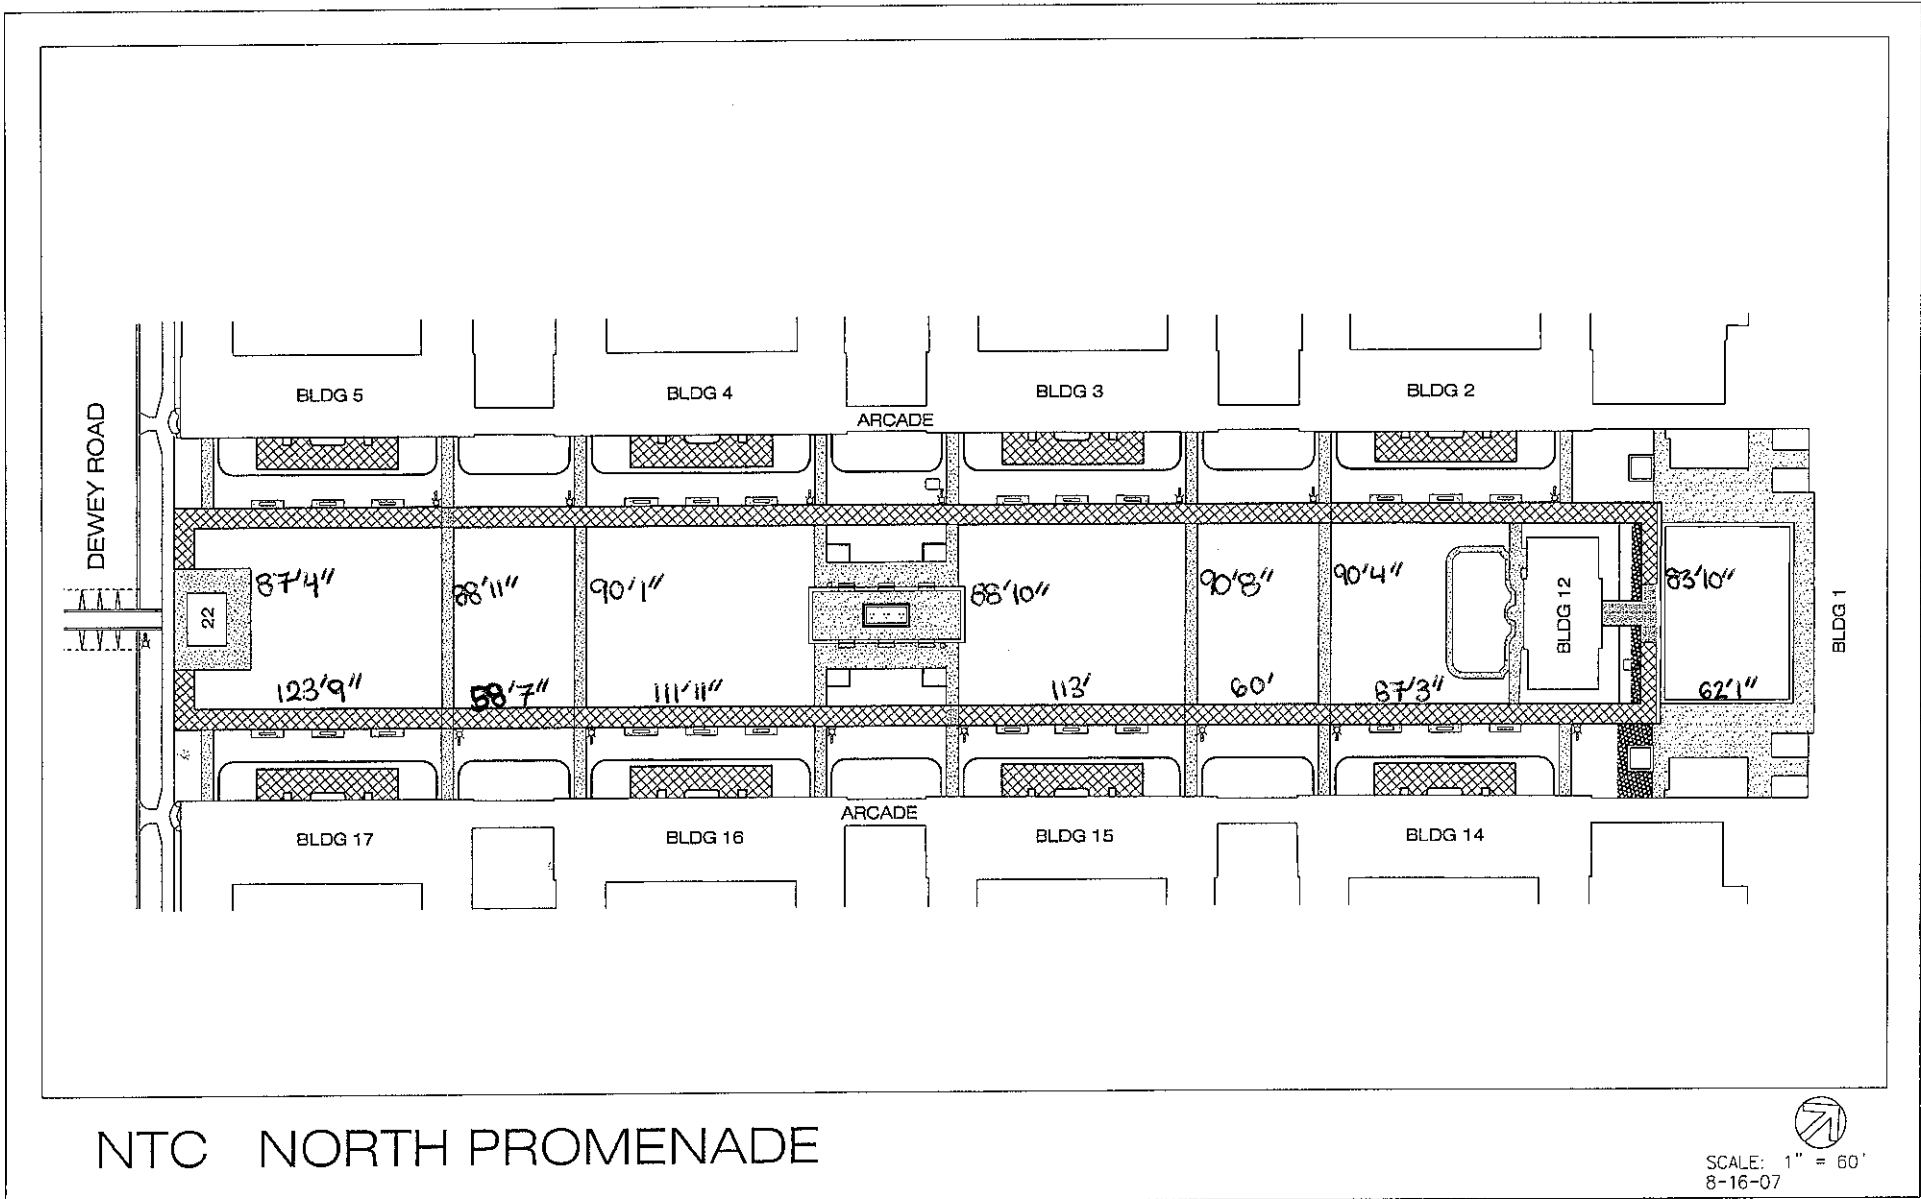

VENUES Liberty Station: NORTH PROMENADE

NTC NORTH PROMENADE

SCALE: 1" = 60'
8-16-07